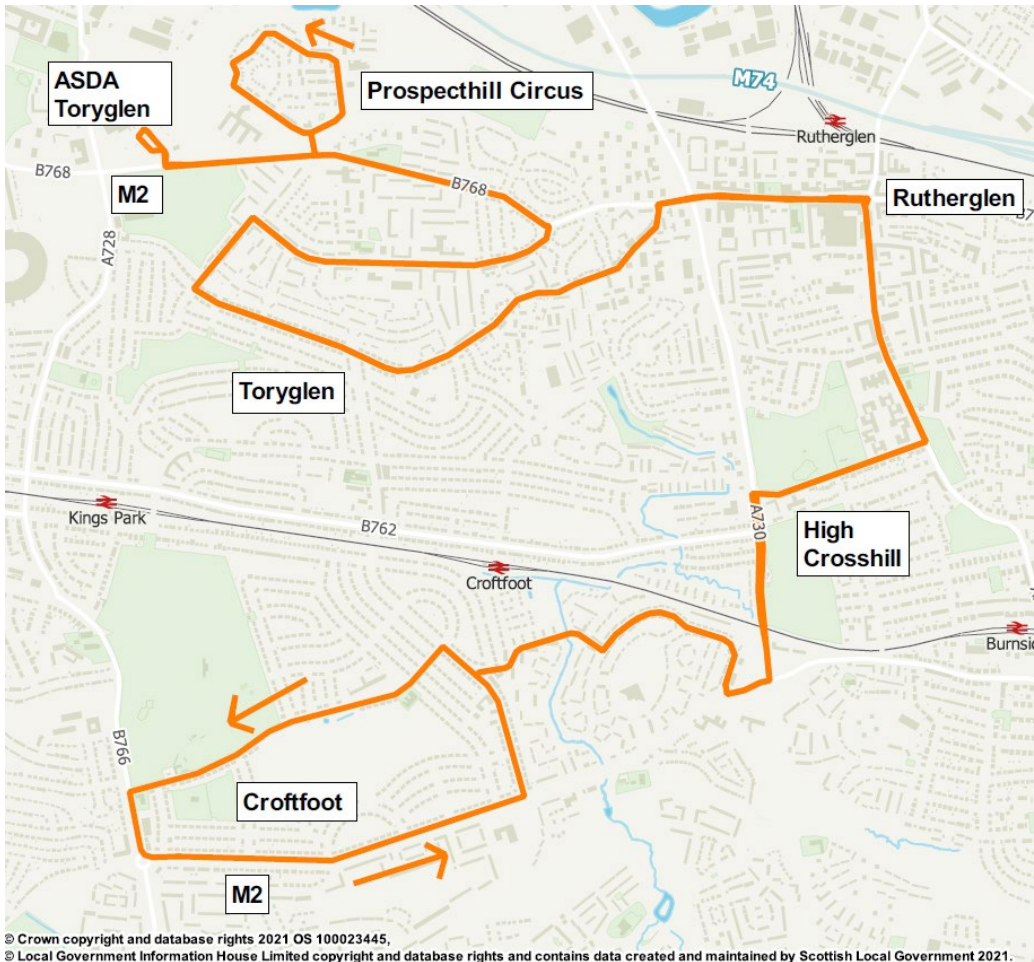

Bus Timetable
From 11 July 2021

M2

Toryglen Rutherglen Croftfoot

For more information visit spt.co.uk or alternatively, for all public transport enquiries, call:

© Crown copyright and database rights 2021 OS 100023445,
© Local Government Information House Limited copyright and database rights and contains data created and maintained by Scottish Local Government 2021.

Community
Transport Glasgow
Annick Industrial
Estate
87 Eastmuir Street
Glasgow G32 0HS

t 0345 271 2405
t 0141 333 3690
e bus@spt.co.uk

t 0141 778 2042

Route Service M2: From **ASDA Car Park, Toryglen** via Prospecthill Road, Prospecthill Circus, Prospecthill Road, Westmuir Place, Newfield Place, Ardnahoe Avenue, Kerrycroy Avenue, Curtis Avenue, Cathcart Road, Burnhill Street, Main St Rutherglen, Stonelaw Road, Rodger Drive, Mill Street, Fernhill Road, Croftfoot Road, Carrick Road, Kirkconnel Drive, Lugar Place, Castlemilk Road, Croftpark Avenue, Carmunnock Road, Croftfoot Road, Castlemilk Road, Lugar Place, Kirkconnel Drive, Carrick Road, Croftfoot Road, Fernhill Road Mill Street, Rodger Drive, Stonelaw Road, Main Street Rutherglen, Burnhill Street, Cathcart Road, Curtis Avenue, Kerrycroy Avenue, Ardnahoe Avenue, Newfield Place, Westmuir Place, Prospecthill Road, Prospecthill Circus, Prospecthill Road, to **ASDA Car Park, Toryglen**.